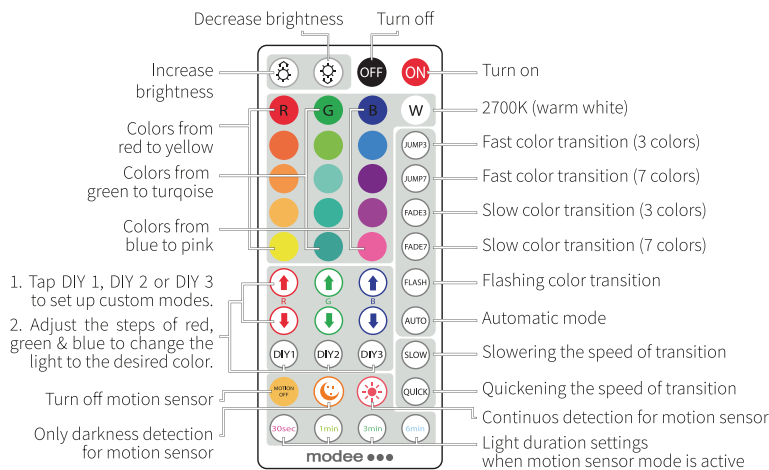

PRODUCT IDENTIFYING

Multicolor + 2700K
MSL-LS12W3MRGB2700KS-R
EAN (product): 5999574563927
EAN (carton): 5999574563934